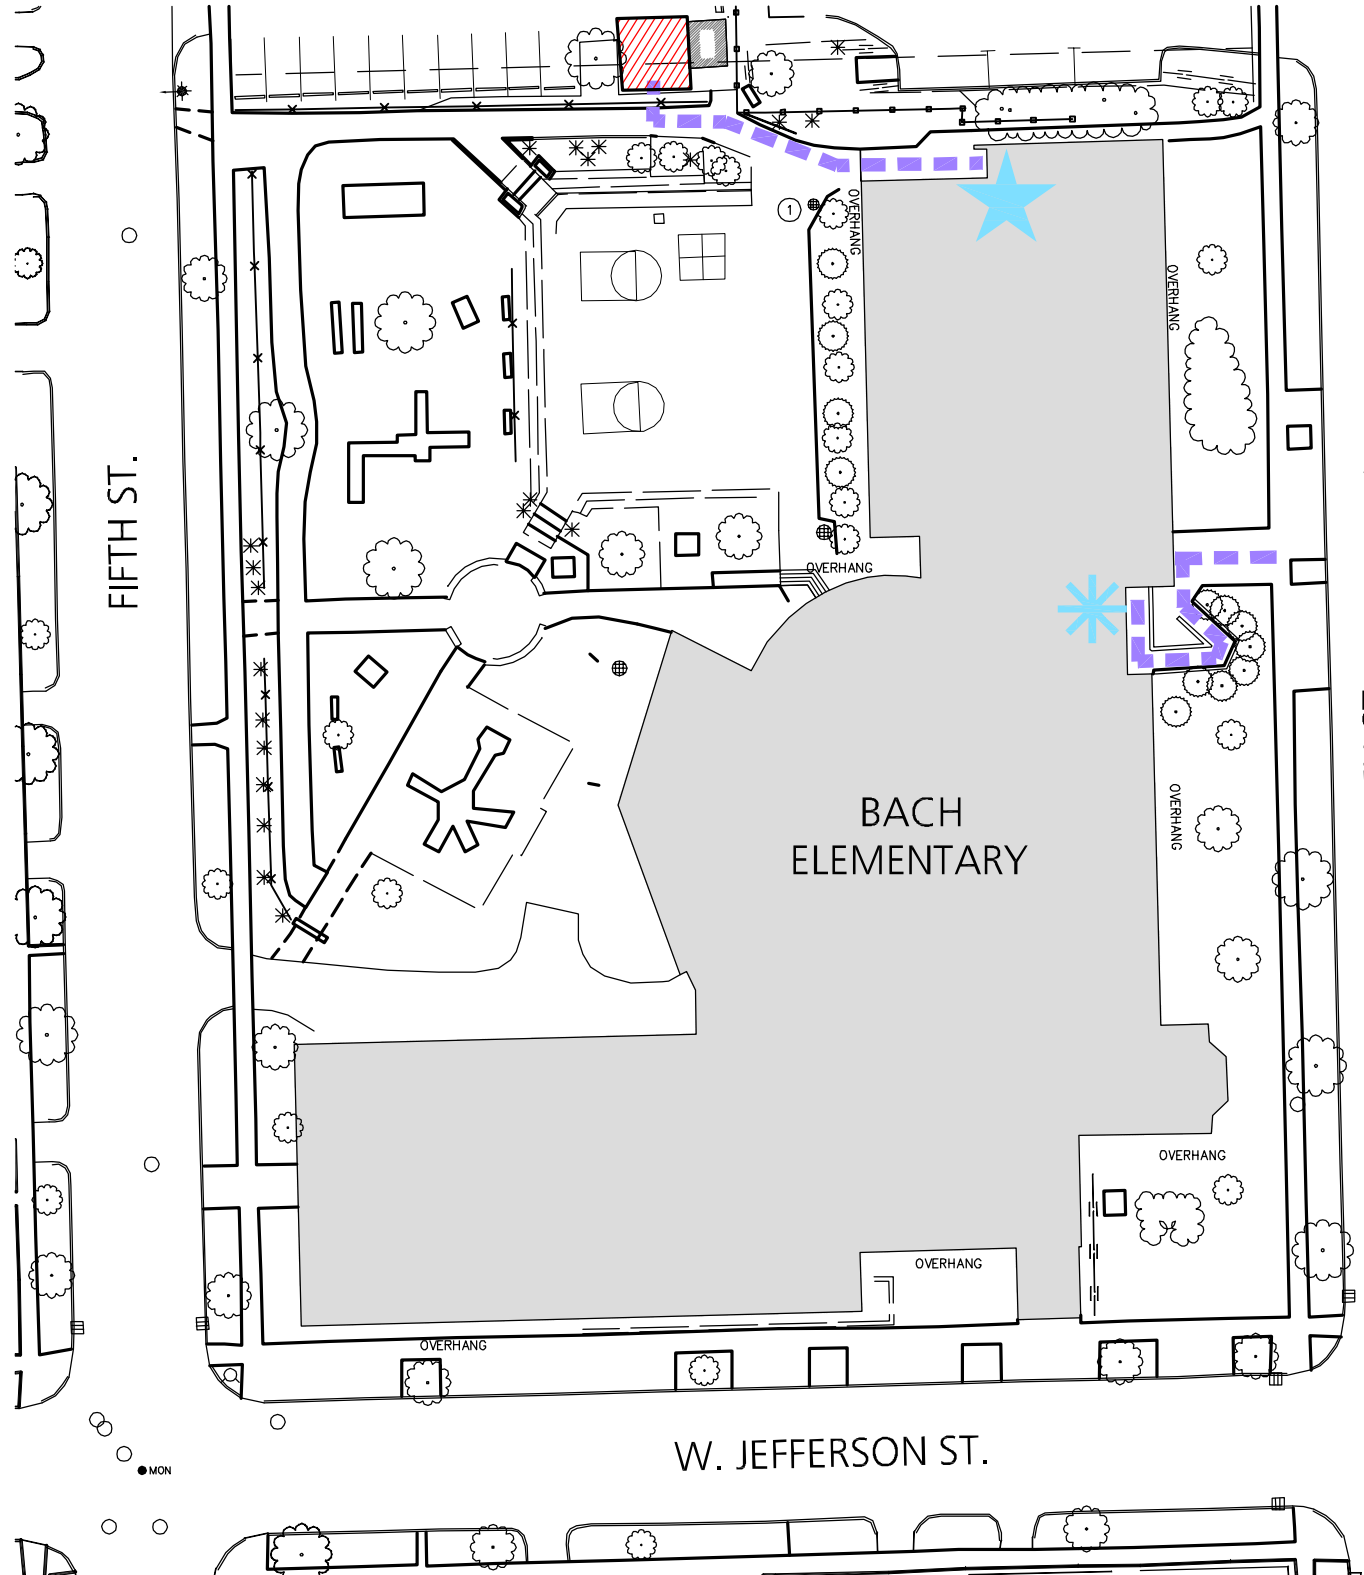

Ann Arbor Public Schools BACH ELEMENTARY

Map of ADA Accessible Walkways & Entrances

GRAPHIC SCALE, IN FEET

Legend

-  SECONDARY ENTRANCE
 -  MAIN ENTRANCE
 -  ACCESSIBLE WALKWAY
 -  BARRIER-FREE PARKING
- 
-
- 