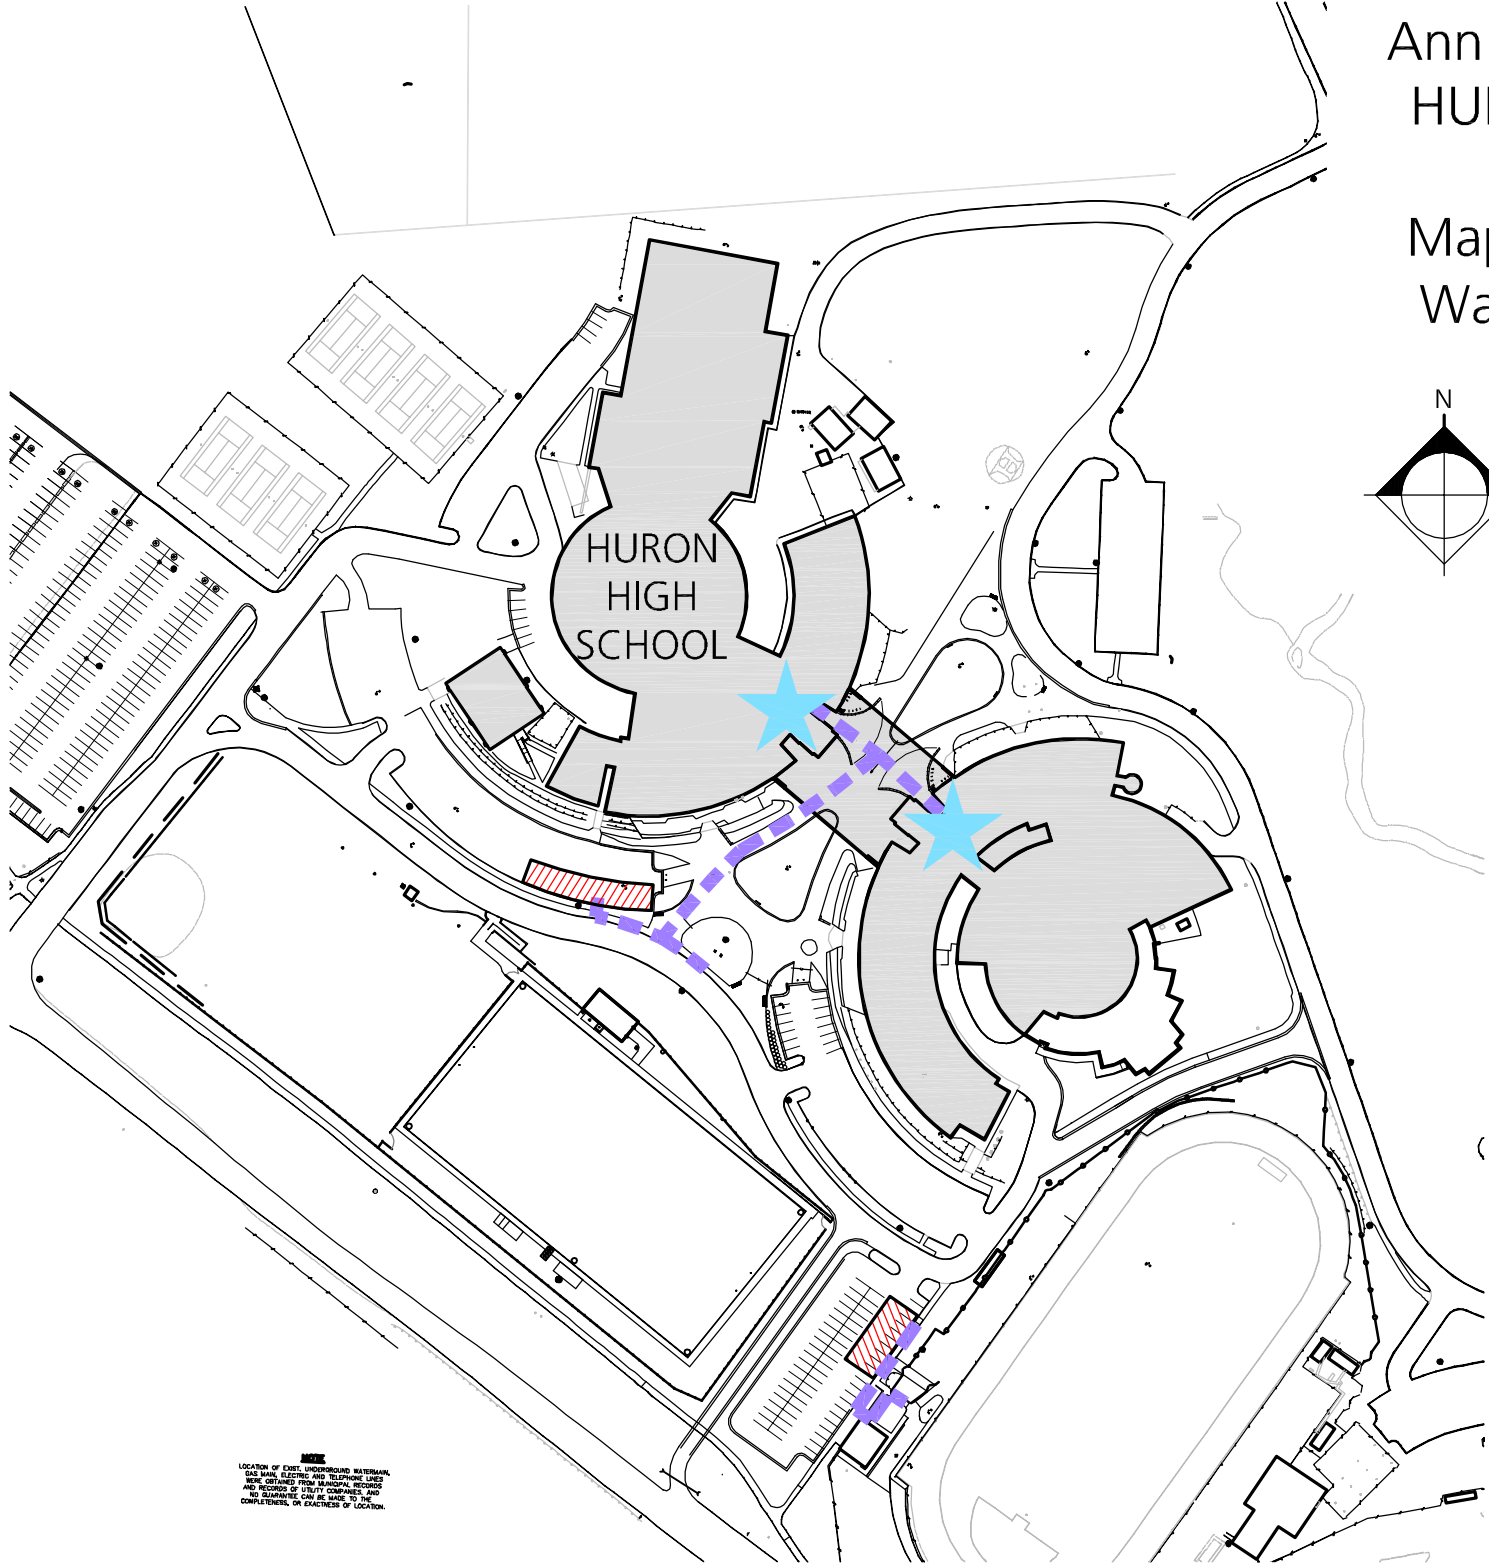

Ann Arbor Public Schools HURON HIGH SCHOOL

Map of ADA Accessible Walkways & Entrances

Legend

- SECONDARY ENTRANCE
- MAIN ENTRANCE
- ACCESSIBLE WALKWAY
- BARRIER-FREE PARKING